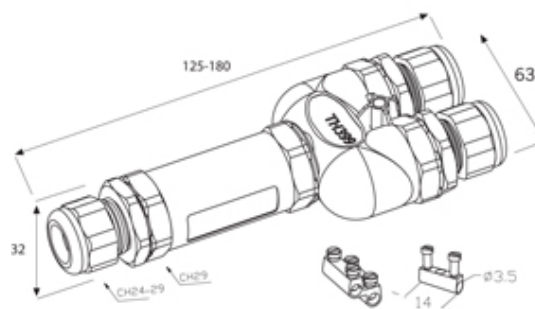

TeeTube

Range: Weatherproof/Waterproof Connectors

Part Number: THB.399.G9B.6

DESCRIPTION

TeeTube with innovative cable gland 3+3 Pole Screw - end barrier contact 14mm to 17mm, 4 mm max conductor size IP68 32A 250V 3 cable entries

WEATHERPROOF/WATERPROOF CONNECTORS FEATURES

- Tough, robust construction with large cable range acceptance
- Straight through, T splitter and Y splitter versions available
- Dual terminal versions available for easy fitting and looping of conductors (2+2 and 3+3 poles)
- Temperature rating of -40°C to +125°C

Features may vary by product throughout the range.

Subject to technical modification without notice.

Typographical and other errors do not justify claim for damages.

SPECIFICATION

Cable Entries	3
Max Current (A)	32
Max Voltage (V)	250
Number of Poles	3+3
Max Conductor Size (Sq mm)	2.5
Minimum Cable Diameter (mm)	14
Maximum Cable Diameter (mm)	17
IP Rating	68
Min Temperature Rating °C	-40
Max Temperature Rating °C	125
Temperature "T" Rating	T125
Body Material	PA66 / TPE
Fixing System	Cable
Terminal Type	Multiple contact