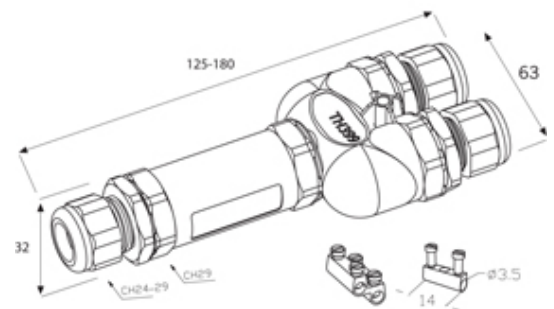

TeeTube

Range: Weatherproof/Waterproof Connectors

Part Number: THB.399.H2A.5

DESCRIPTION

TeeTube Mini with innovative cable gland 2 Pole Screw - end barrier contact 10.5mm to 14mm on one gland 14mm to 17mm on the other 2 glands, 4 mm max conductor size IP68 32A 250V 3 cable entries

WEATHERPROOF/WATERPROOF CONNECTORS FEATURES

- Tough, robust construction with large cable range acceptance
- Straight through, T splitter and Y splitter versions available
- Dual terminal versions available for easy fitting and looping of conductors (2+2 and 3+3 poles)
- Temperature rating of -40°C to +125°C

Features may vary by product throughout the range.

Subject to technical modification without notice.

Typographical and other errors do not justify claim for damages.

SPECIFICATION

Cable Entries	3
Max Current (A)	32
Max Voltage (V)	250
Number of Poles	2
Max Conductor Size (Sq mm)	4
Minimum Cable Diameter (mm)	10.5
Maximum Cable Diameter (mm)	17
IP Rating	68
Min Temperature Rating °C	-40
Max Temperature Rating °C	125
Temperature "T" Rating	T125
Body Material	PA66 / TPE
Fixing System	Cable
Terminal Type	Screw - end barrier contact