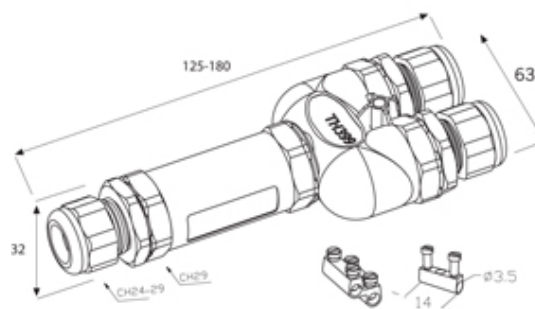

TeeTube

Range: Weatherproof/Waterproof Connectors

Part Number: THB.399.H2C.1

DESCRIPTION

TeeTube Mini 2 Pole Screw - wp contact 7mm to 10.5mm, 4 mm max conductor size IP68 32A 250V 3 cable entries

WEATHERPROOF/WATERPROOF CONNECTORS FEATURES

- Tough, robust construction with large cable range acceptance
- Straight through, T splitter and Y splitter versions available
- Dual terminal versions available for easy fitting and looping of conductors (2+2 and 3+3 poles)
- Temperature rating of -40°C to +125°C

Features may vary by product throughout the range.

Subject to technical modification without notice.

Typographical and other errors do not justify claim for damages.

SPECIFICATION

Cable Entries	3
Max Current (A)	24
Max Voltage (V)	250
Number of Poles	2
Max Conductor Size (Sq mm)	2.5
Minimum Cable Diameter (mm)	7
Maximum Cable Diameter (mm)	10.5
IP Rating	68
Min Temperature Rating °C	-40
Max Temperature Rating °C	125
Temperature "T" Rating	T125
Body Material	PA66 / TPE
Fixing System	Cable
Terminal Type	Screw - wp