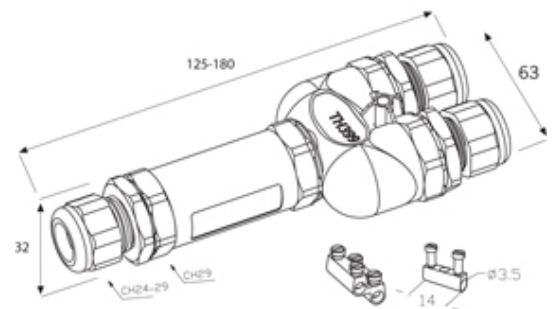

## Range: Weatherproof/Waterproof Connectors

Part Number: THB.399.H3A.3

### DESCRIPTION

TeeTube Mini with innovative cable gland 3 Pole Screw - end barrier contact 7mm to 10.5mm on one gland 14mm to 17mm on the other 2 glands, 4 mm max conductor size IP68 32A 250V 3 cable entries

### WEATHERPROOF/WATERPROOF CONNECTORS FEATURES

- Tough, robust construction with large cable range acceptance
- Straight through, T splitter and Y splitter versions available
- Dual terminal versions available for easy fitting and looping of conductors (2+2 and 3+3 poles)
- Temperature rating of -40°C to +125°C

## SPECIFICATION

Cable Entries	3
Max Current (A)	32
Max Voltage (V)	250
Number of Poles	3
Max Conductor Size (Sq mm)	4
Minimum Cable Diameter (mm)	7
Maximum Cable Diameter (mm)	17
IP Rating	68
Min Temperature Rating °C	-40
Max Temperature Rating °C	125
Temperature "T" Rating	T125
Body Material	PA66 / TPE
Fixing System	Cable
Terminal Type	Screw - end barrier contact