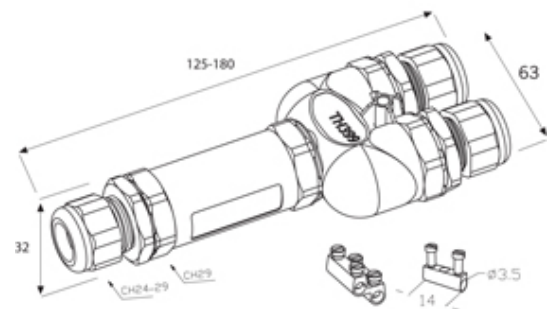

TeeTube

Range: Weatherproof/Waterproof Connectors

Part Number: THB.399.H3A.6

DESCRIPTION

TeeTube Mini with innovative cable gland 3 Pole Screw - end barrier contact 14mm to 17mm, 4 mm max conductor size IP68 32A 250V 3 cable entries

WEATHERPROOF/WATERPROOF CONNECTORS FEATURES

- Tough, robust construction with large cable range acceptance
- Straight through, T splitter and Y splitter versions available
- Dual terminal versions available for easy fitting and looping of conductors (2+2 and 3+3 poles)
- Temperature rating of -40°C to +125°C

Features may vary by product throughout the range.

Subject to technical modification without notice.

Typographical and other errors do not justify claim for damages.

SPECIFICATION

Cable Entries	3
Max Current (A)	32
Max Voltage (V)	250
Number of Poles	3
Max Conductor Size (Sq mm)	4
Minimum Cable Diameter (mm)	14
Maximum Cable Diameter (mm)	17
IP Rating	68
Min Temperature Rating °C	-40
Max Temperature Rating °C	125
Temperature "T" Rating	T125
Body Material	PA66 / TPE
Fixing System	Cable
Terminal Type	Screw - end barrier contact