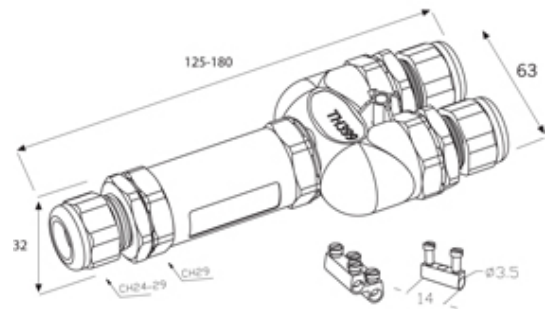

TeeTube

Range: Weatherproof/Waterproof Connectors

Part Number: THB.399.H3C.2

DESCRIPTION

TeeTube Mini with innovative cable gland 3 Pole Screw - wp contact 7mm to 10.5mm on one gland 10.5mm to 14mm on the other 2 glands, 4 mm max conductor size IP68 32A 250V 3 cable entries

WEATHERPROOF/WATERPROOF CONNECTORS FEATURES

- Tough, robust construction with large cable range acceptance
- Straight through, T splitter and Y splitter versions available
- Dual terminal versions available for easy fitting and looping of conductors (2+2 and 3+3 poles)
- Temperature rating of -40°C to +125°C

Features may vary by product throughout the range.

Subject to technical modification without notice.

Typographical and other errors do not justify claim for damages.

SPECIFICATION

Cable Entries	3
Max Current (A)	24
Max Voltage (V)	250
Number of Poles	3
Max Conductor Size (Sq mm)	2.5
Minimum Cable Diameter (mm)	7
Maximum Cable Diameter (mm)	14
IP Rating	68
Min Temperature Rating °C	-40
Max Temperature Rating °C	125
Temperature "T" Rating	T125
Body Material	PA66 / TPE
Fixing System	Cable
Terminal Type	Screw - wp