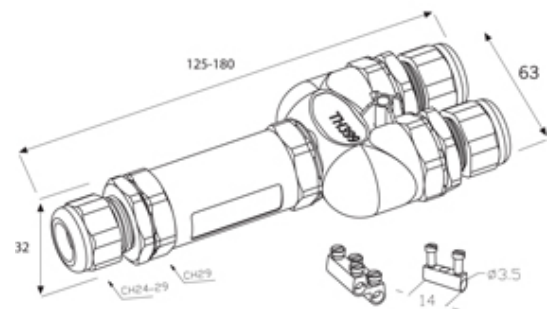

## Range: Weatherproof/Waterproof Connectors

Part Number: THB.399.H3C.5

### DESCRIPTION

TeeTube Mini with innovative cable gland 3 Pole Screw - wp contact 10.5mm to 14mm on one gland 14mm to 17mm on the other 2 glands, 4 mm max conductor size IP68 32A 250V 3 cable entries

### WEATHERPROOF/WATERPROOF CONNECTORS FEATURES

- Tough, robust construction with large cable range acceptance
- Straight through, T splitter and Y splitter versions available
- Dual terminal versions available for easy fitting and looping of conductors (2+2 and 3+3 poles)
- Temperature rating of -40°C to +125°C

## SPECIFICATION

Cable Entries	3
Max Current (A)	24
Max Voltage (V)	250
Number of Poles	3
Max Conductor Size (Sq mm)	2.5
Minimum Cable Diameter (mm)	10.5
Maximum Cable Diameter (mm)	17
IP Rating	68
Min Temperature Rating °C	-40
Max Temperature Rating °C	125
Temperature "T" Rating	T125
Body Material	PA66 / TPE
Fixing System	Cable
Terminal Type	Screw - wp