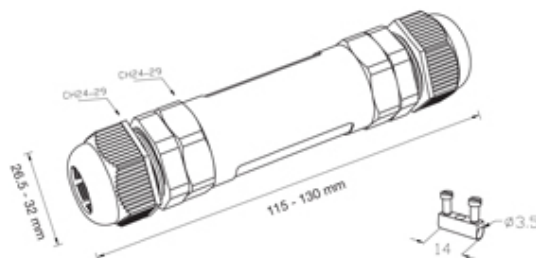

TeeTube

Range: Weatherproof/Waterproof Connectors

Part Number: THB.400.D3A

DESCRIPTION

TeeTube In-line 5 Pole Screw - wp 8mm to 17mm, 2.5 mm max conductor size IP68 24A 450V 2 cable entries

WEATHERPROOF/WATERPROOF CONNECTORS FEATURES

- Tough, robust construction with large cable range acceptance
- Straight through, T splitter and Y splitter versions available
- Dual terminal versions available for easy fitting and looping of conductors (2+2 and 3+3 poles)
- Temperature rating of -40°C to +125°C

Features may vary by product throughout the range.

Subject to technical modification without notice.

Typographical and other errors do not justify claim for damages.

SPECIFICATION

Cable Entries	2
Max Current (A)	24
Max Voltage (V)	450
Number of Poles	5
Max Conductor Size (Sq mm)	2.5
Minimum Cable Diameter (mm)	8
Maximum Cable Diameter (mm)	17
IP Rating	68
Min Temperature Rating °C	-40
Max Temperature Rating °C	125
Temperature "T" Rating	T85
Body Material	PA66 / TPE
Fixing System	Cable
Terminal Type	Screw - wp