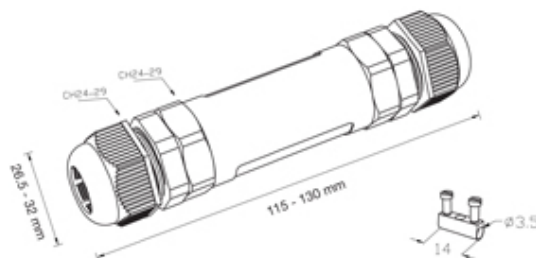

TeeTube

Range: Weatherproof/Waterproof Connectors

Part Number: THB.400.D3D

DESCRIPTION

TeeTube In-line 6 Pole Screw - wp 8mm to 17mm, 2.5 mm max conductor size IP68 24A 450V 2 cable entries

WEATHERPROOF/WATERPROOF CONNECTORS FEATURES

- Tough, robust construction with large cable range acceptance
- Straight through, T splitter and Y splitter versions available
- Dual terminal versions available for easy fitting and looping of conductors (2+2 and 3+3 poles)
- Temperature rating of -40°C to +125°C

Features may vary by product throughout the range.

Subject to technical modification without notice.

Typographical and other errors do not justify claim for damages.

SPECIFICATION

Cable Entries	2
Max Current (A)	24
Max Voltage (V)	450
Number of Poles	6
Max Conductor Size (Sq mm)	2.5
Minimum Cable Diameter (mm)	8
Maximum Cable Diameter (mm)	17
IP Rating	68
Min Temperature Rating °C	-40
Max Temperature Rating °C	125
Temperature "T" Rating	T85
Body Material	PA66 / TPE
Fixing System	Cable
Terminal Type	Screw - wp