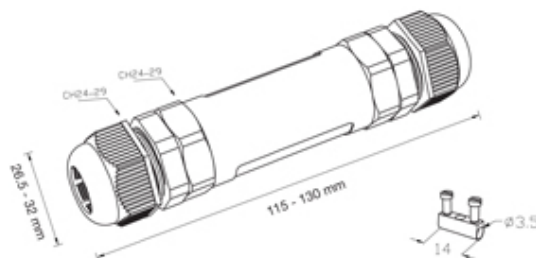

## Range: Weatherproof/Waterproof Connectors

Part Number: THB.400.D3L

### DESCRIPTION

TeeTube In-line 6 Pole Screw - wp 7mm to 13.5mm, 2.5 mm max conductor size IP68 24A 450V 2 cable entries

### WEATHERPROOF/WATERPROOF CONNECTORS FEATURES

- Tough, robust construction with large cable range acceptance
- Straight through, T splitter and Y splitter versions available
- Dual terminal versions available for easy fitting and looping of conductors (2+2 and 3+3 poles)
- Temperature rating of -40°C to +125°C

## SPECIFICATION

Cable Entries	2
Max Current (A)	24
Max Voltage (V)	450
Number of Poles	6
Max Conductor Size (Sq mm)	2.5
Minimum Cable Diameter (mm)	7
Maximum Cable Diameter (mm)	13.5
IP Rating	68
Min Temperature Rating °C	-40
Max Temperature Rating °C	125
Temperature "T" Rating	T85
Body Material	PA66 / TPE
Fixing System	Cable
Terminal Type	Screw - wp