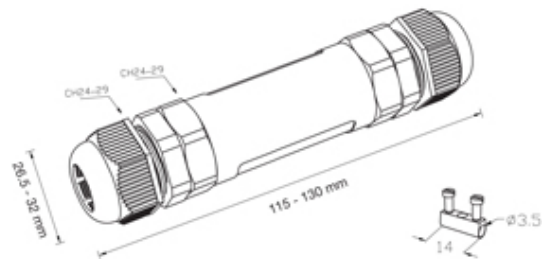

TeeTube

Range: Weatherproof/Waterproof Connectors

Part Number: THB.400.E2C.3

DESCRIPTION

TeeTube In-line 2 Pole Screw - wp 10.5mm to 14mm, 2.5 mm max conductor size IP68 24A 450V 2 cable entries

WEATHERPROOF/WATERPROOF CONNECTORS FEATURES

- Tough, robust construction with large cable range acceptance
- Straight through, T splitter and Y splitter versions available
- Dual terminal versions available for easy fitting and looping of conductors (2+2 and 3+3 poles)
- Temperature rating of -40°C to +125°C

Features may vary by product throughout the range.

Subject to technical modification without notice.

Typographical and other errors do not justify claim for damages.

SPECIFICATION

Cable Entries	2
Max Current (A)	24
Max Voltage (V)	450
Number of Poles	2
Max Conductor Size (Sq mm)	2.5
Minimum Cable Diameter (mm)	10.5
Maximum Cable Diameter (mm)	14
IP Rating	68
Min Temperature Rating °C	-40
Max Temperature Rating °C	125
Temperature "T" Rating	T125
Body Material	PA66 / TPE
Fixing System	Cable
Terminal Type	Screw - wp