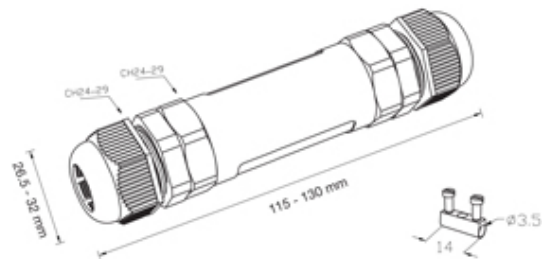

## Range: Weatherproof/Waterproof Connectors

Part Number: THB.400.E3A.3

### DESCRIPTION

TeeTube In-line 3 Pole Screw - end barrier contact 10.5mm to 14mm, 4 mm max conductor size IP68 32A 450V 2 cable entries

### WEATHERPROOF/WATERPROOF CONNECTORS FEATURES

- Tough, robust construction with large cable range acceptance
- Straight through, T splitter and Y splitter versions available
- Dual terminal versions available for easy fitting and looping of conductors (2+2 and 3+3 poles)
- Temperature rating of -40°C to +125°C

## SPECIFICATION

Cable Entries	2
Max Current (A)	32
Max Voltage (V)	450
Number of Poles	3
Max Conductor Size (Sq mm)	4
Minimum Cable Diameter (mm)	10.5
Maximum Cable Diameter (mm)	14
IP Rating	68
Min Temperature Rating °C	-40
Max Temperature Rating °C	125
Temperature "T" Rating	T125
Body Material	PA66 / TPE
Fixing System	Cable
Terminal Type	Screw - end barrier contact