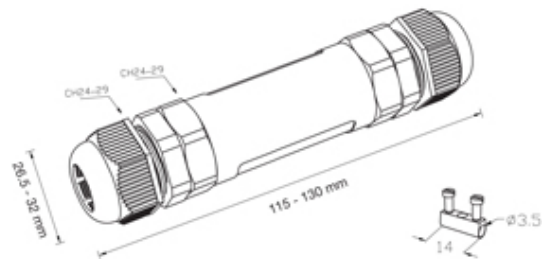

TeeTube

Range: Weatherproof/Waterproof Connectors

Part Number: THB.400.E3C.1

DESCRIPTION

TeeTube In-line 3 Pole Screw - wp 7mm to 10.5mm, 2.5 mm max conductor size IP68 24A 450V 2 cable entries

WEATHERPROOF/WATERPROOF CONNECTORS FEATURES

- Tough, robust construction with large cable range acceptance
- Straight through, T splitter and Y splitter versions available
- Dual terminal versions available for easy fitting and looping of conductors (2+2 and 3+3 poles)
- Temperature rating of -40°C to +125°C

Features may vary by product throughout the range.

Subject to technical modification without notice.

Typographical and other errors do not justify claim for damages.

SPECIFICATION

Cable Entries	2
Max Current (A)	24
Max Voltage (V)	450
Number of Poles	3
Max Conductor Size (Sq mm)	2.5
Minimum Cable Diameter (mm)	7
Maximum Cable Diameter (mm)	10.5
IP Rating	68
Min Temperature Rating °C	-40
Max Temperature Rating °C	125
Temperature "T" Rating	T125
Body Material	PA66 / TPE
Fixing System	Cable
Terminal Type	Screw - wp