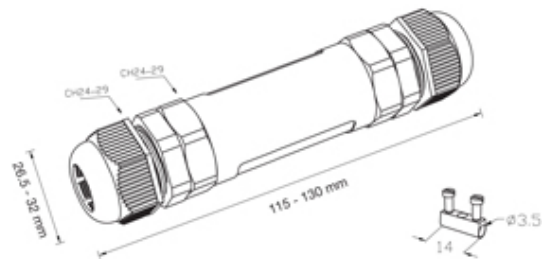

TeeTube

Range: Weatherproof/Waterproof Connectors

Order Code: THB.400.E3C.3

DESCRIPTION

TeeTube In-line 3 Pole Screw - wp 10.5mm to 14mm, 2.5 mm max conductor size IP68 24A 450V 2 cable entries

WEATHERPROOF/WATERPROOF CONNECTORS FEATURES

- Tough, robust construction with large cable range acceptance
- Straight through, T splitter and Y splitter versions available
- Dual terminal versions available for easy fitting and looping of conductors (2+2 and 3+3 poles)
- Temperature rating of -40°C to +125°C

Features may vary by product throughout the range.

Subject to technical modification without notice.

Typographical and other errors do not justify claim for damages.

SPECIFICATION

Cable Entries	2
Max Current (A)	24
Max Voltage (V)	450
Number of Poles	3
Max Conductor Size (Sq mm)	2.5
Minimum Cable Diameter (mm)	10.5
Maximum Cable Diameter (mm)	14
IP Rating	68
Min Temperature Rating °C	-40
Max Temperature Rating °C	125
Temperature "T" Rating	T125
Body Material	PA66 / TPE
Fixing System	Cable
Terminal Type	Screw - wp