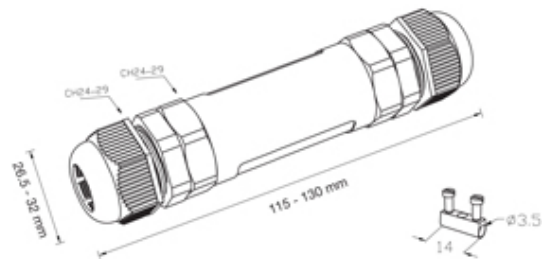

TeeTube

Range: Weatherproof/Waterproof Connectors

Order Code: THB.400.F2A.1

DESCRIPTION

TeeTube M25 In-line 2 Pole Screw - end barrier contact 7mm to 10.5mm, 4 mm max conductor size IP68 32A 450V 2 cable entries

WEATHERPROOF/WATERPROOF CONNECTORS FEATURES

- Tough, robust construction with large cable range acceptance
- Straight through, T splitter and Y splitter versions available
- Dual terminal versions available for easy fitting and looping of conductors (2+2 and 3+3 poles)
- Temperature rating of -40°C to +125°C

Features may vary by product throughout the range.

Subject to technical modification without notice.

Typographical and other errors do not justify claim for damages.

SPECIFICATION

Cable Entries	2
Max Current (A)	32
Max Voltage (V)	450
Number of Poles	2
Max Conductor Size (Sq mm)	4
Minimum Cable Diameter (mm)	7
Maximum Cable Diameter (mm)	10.5
IP Rating	68
Min Temperature Rating °C	-40
Max Temperature Rating °C	125
Temperature "T" Rating	T125
Body Material	PA66 / TPE
Fixing System	Cable
Terminal Type	Screw - end barrier contact