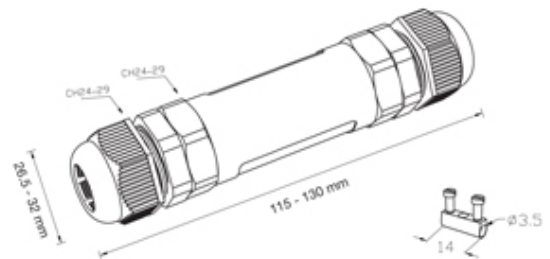

TeeTube

Range: Weatherproof/Waterproof Connectors

Order Code: THB.400.F2A.3

DESCRIPTION

TeeTube M25 In-line 2 Pole Screw - end barrier contact 7mm to 10.5mm on one gland 14mm to 17mm on the other gland, 4 mm max conductor size IP68 32A 450V 2 cable entries

WEATHERPROOF/WATERPROOF CONNECTORS FEATURES

- Tough, robust construction with large cable range acceptance
- Straight through, T splitter and Y splitter versions available
- Dual terminal versions available for easy fitting and looping of conductors (2+2 and 3+3 poles)
- Temperature rating of -40°C to +125°C

Features may vary by product throughout the range.

Subject to technical modification without notice.

Typographical and other errors do not justify claim for damages.

SPECIFICATION

Cable Entries	2
Max Current (A)	32
Max Voltage (V)	450
Number of Poles	2
Max Conductor Size (Sq mm)	4
Minimum Cable Diameter (mm)	7
Maximum Cable Diameter (mm)	17
IP Rating	68
Min Temperature Rating °C	-40
Max Temperature Rating °C	125
Temperature "T" Rating	T125
Body Material	PA66 / TPE
Fixing System	Cable
Terminal Type	Screw - end barrier contact