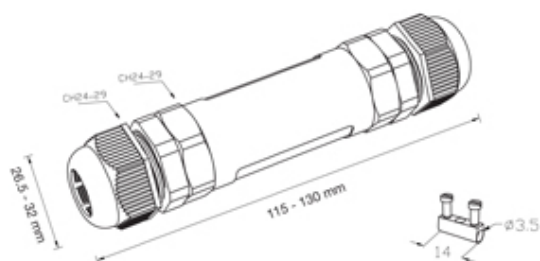

TeeTube

Range: Weatherproof/Waterproof Connectors

Order Code: THB.400.F2A.5

DESCRIPTION

TeeTube M25 In-line 2 Pole Screw - end barrier contact 10.5mm to 14mm on one gland 14mm to 17mm on the other gland, 4 mm max conductor size IP68 32A 450V 2 cable entries

WEATHERPROOF/WATERPROOF CONNECTORS FEATURES

- Tough, robust construction with large cable range acceptance
- Straight through, T splitter and Y splitter versions available
- Dual terminal versions available for easy fitting and looping of conductors (2+2 and 3+3 poles)
- Temperature rating of -40°C to +125°C

Features may vary by product throughout the range.

Subject to technical modification without notice.

Typographical and other errors do not justify claim for damages.

SPECIFICATION

Cable Entries	2
Max Current (A)	32
Max Voltage (V)	450
Number of Poles	2
Max Conductor Size (Sq mm)	4
Minimum Cable Diameter (mm)	10.5
Maximum Cable Diameter (mm)	17
IP Rating	68
Min Temperature Rating °C	-40
Max Temperature Rating °C	125
Temperature "T" Rating	T125
Body Material	PA66 / TPE
Fixing System	Cable
Terminal Type	Screw - end barrier contact