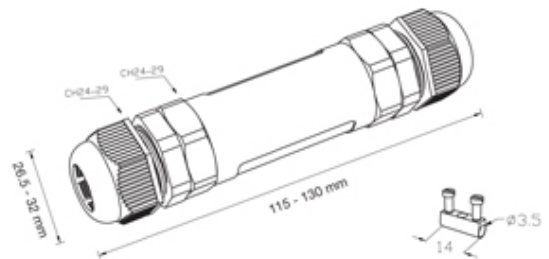

TeeTube

Range: Weatherproof/Waterproof Connectors

Order Code: THB.400.F2C.1

DESCRIPTION

TeeTube M25 In-line 2 Pole Screw - wp 7mm to 10.5mm, 4 mm max conductor size IP68 32A 450V 2 cable entries

WEATHERPROOF/WATERPROOF CONNECTORS FEATURES

- Tough, robust construction with large cable range acceptance
- Straight through, T splitter and Y splitter versions available
- Dual terminal versions available for easy fitting and looping of conductors (2+2 and 3+3 poles)
- Temperature rating of -40°C to +125°C

Features may vary by product throughout the range.

Subject to technical modification without notice.

Typographical and other errors do not justify claim for damages.

SPECIFICATION

Cable Entries	2
Max Current (A)	24
Max Voltage (V)	450
Number of Poles	2
Max Conductor Size (Sq mm)	2.5
Minimum Cable Diameter (mm)	7
Maximum Cable Diameter (mm)	10.5
IP Rating	68
Min Temperature Rating °C	-40
Max Temperature Rating °C	125
Temperature "T" Rating	T125
Body Material	PA66 / TPE
Fixing System	Cable
Terminal Type	Screw - wp