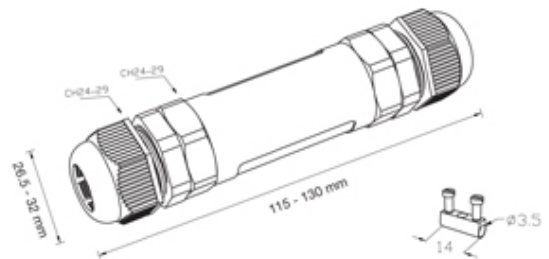

TeeTube

Range: Weatherproof/Waterproof Connectors

Order Code: THB.400.F2C.2

DESCRIPTION

TeeTube M25 In-line 2 Pole Screw - wp 7mm to 10.5mm on one gland
10.5mm to 14mm on the other gland, 4 mm max conductor size IP68
32A 450V 2 cable entries

WEATHERPROOF/WATERPROOF CONNECTORS FEATURES

- Tough, robust construction with large cable range acceptance
- Straight through, T splitter and Y splitter versions available
- Dual terminal versions available for easy fitting and looping of conductors (2+2 and 3+3 poles)
- Temperature rating of -40°C to +125°C

Features may vary by product throughout the range.

Subject to technical modification without notice.

Typographical and other errors do not justify claim for damages.

SPECIFICATION

Cable Entries	2
Max Current (A)	24
Max Voltage (V)	450
Number of Poles	2
Max Conductor Size (Sq mm)	2.5
Minimum Cable Diameter (mm)	7
Maximum Cable Diameter (mm)	14
IP Rating	68
Min Temperature Rating °C	-40
Max Temperature Rating °C	125
Temperature "T" Rating	T125
Body Material	PA66 / TPE
Fixing System	Cable
Terminal Type	Screw - wp