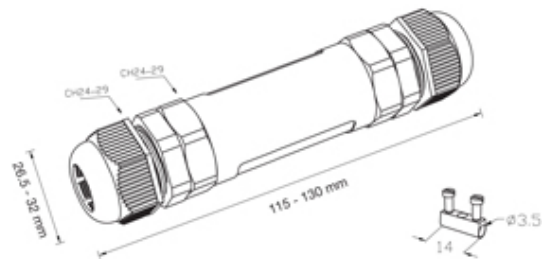

## Range: Weatherproof/Waterproof Connectors

Order Code: THB.400.F2C.3

### DESCRIPTION

TeeTube M25 In-line 2 Pole Screw - wp 7mm to 10.5mm on one gland  
14mm to 17mm on the other gland, 4 mm max conductor size IP68 32A  
450V 2 cable entries

### WEATHERPROOF/WATERPROOF CONNECTORS FEATURES

- Tough, robust construction with large cable range acceptance
- Straight through, T splitter and Y splitter versions available
- Dual terminal versions available for easy fitting and looping of conductors (2+2 and 3+3 poles)
- Temperature rating of -40°C to +125°C

## SPECIFICATION

Cable Entries	2
Max Current (A)	24
Max Voltage (V)	450
Number of Poles	2
Max Conductor Size (Sq mm)	2.5
Minimum Cable Diameter (mm)	7
Maximum Cable Diameter (mm)	17
IP Rating	68
Min Temperature Rating °C	-40
Max Temperature Rating °C	125
Temperature "T" Rating	T125
Body Material	PA66 / TPE
Fixing System	Cable
Terminal Type	Screw - wp