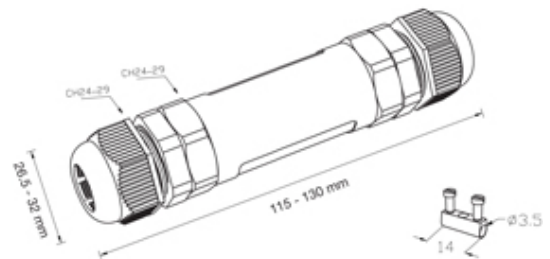

## Range: Weatherproof/Waterproof Connectors

Order Code: THB.400.F3A.1

### DESCRIPTION

TeeTube M25 In-line 3 Pole Screw - end barrier contact 7mm to 10.5mm, 4 mm max conductor size IP68 32A 450V 2 cable entries

### WEATHERPROOF/WATERPROOF CONNECTORS FEATURES

- Tough, robust construction with large cable range acceptance
- Straight through, T splitter and Y splitter versions available
- Dual terminal versions available for easy fitting and looping of conductors (2+2 and 3+3 poles)
- Temperature rating of -40°C to +125°C

## SPECIFICATION

Cable Entries	2
Max Current (A)	32
Max Voltage (V)	450
Number of Poles	3
Max Conductor Size (Sq mm)	4
Minimum Cable Diameter (mm)	7
Maximum Cable Diameter (mm)	10.5
IP Rating	68
Min Temperature Rating °C	-40
Max Temperature Rating °C	125
Temperature "T" Rating	T125
Body Material	PA66 / TPE
Fixing System	Cable
Terminal Type	Screw - end barrier contact