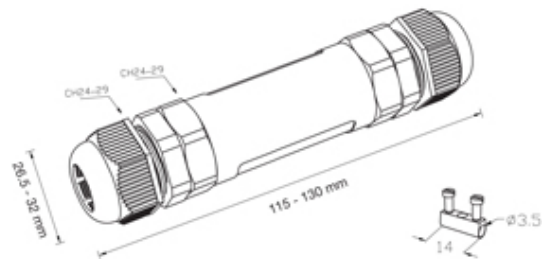

TeeTube

Range: Weatherproof/Waterproof Connectors

Order Code: THB.400.F3A.3

DESCRIPTION

TeeTube M25 In-line 3 Pole Screw - end barrier contact 7mm to 10.5mm on one gland 14mm to 17mm on the other gland, 4 mm max conductor size IP68 32A 450V 2 cable entries

WEATHERPROOF/WATERPROOF CONNECTORS FEATURES

- Tough, robust construction with large cable range acceptance
- Straight through, T splitter and Y splitter versions available
- Dual terminal versions available for easy fitting and looping of conductors (2+2 and 3+3 poles)
- Temperature rating of -40°C to +125°C

Features may vary by product throughout the range.

Subject to technical modification without notice.

Typographical and other errors do not justify claim for damages.

SPECIFICATION

Cable Entries	2
Max Current (A)	32
Max Voltage (V)	450
Number of Poles	3
Max Conductor Size (Sq mm)	4
Minimum Cable Diameter (mm)	7
Maximum Cable Diameter (mm)	17
IP Rating	68
Min Temperature Rating °C	-40
Max Temperature Rating °C	125
Temperature "T" Rating	T125
Body Material	PA66 / TPE
Fixing System	Cable
Terminal Type	Screw - end barrier contact