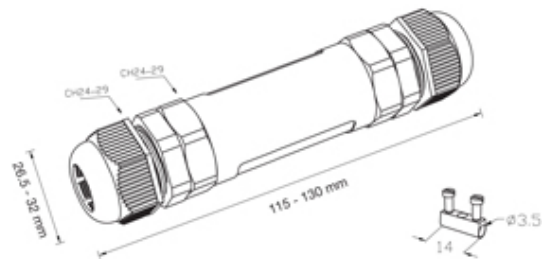

TeeTube

Range: Weatherproof/Waterproof Connectors

Order Code: THB.400.F3C.1

DESCRIPTION

TeeTube M25 In-line 3 Pole Screw - wp 7mm to 10.5mm, 4 mm max conductor size IP68 32A 450V 2 cable entries

WEATHERPROOF/WATERPROOF CONNECTORS FEATURES

- Tough, robust construction with large cable range acceptance
- Straight through, T splitter and Y splitter versions available
- Dual terminal versions available for easy fitting and looping of conductors (2+2 and 3+3 poles)
- Temperature rating of -40°C to +125°C

Features may vary by product throughout the range.

Subject to technical modification without notice.

Typographical and other errors do not justify claim for damages.

SPECIFICATION

Cable Entries	2
Max Current (A)	24
Max Voltage (V)	450
Number of Poles	3
Max Conductor Size (Sq mm)	2.5
Minimum Cable Diameter (mm)	7
Maximum Cable Diameter (mm)	10.5
IP Rating	68
Min Temperature Rating °C	-40
Max Temperature Rating °C	125
Temperature "T" Rating	T125
Body Material	PA66 / TPE
Fixing System	Cable
Terminal Type	Screw - wp