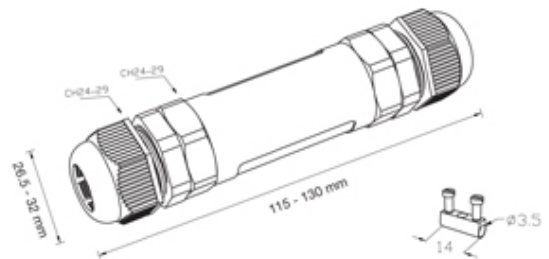

## Range: Weatherproof/Waterproof Connectors

Order Code: THB.400.F3C.3

### DESCRIPTION

TeeTube M25 In-line 3 Pole Screw - wp 7mm to 10.5mm on one gland  
14mm to 17mm on the other gland, 4 mm max conductor size IP68 32A  
450V 2 cable entries

### WEATHERPROOF/WATERPROOF CONNECTORS FEATURES

- Tough, robust construction with large cable range acceptance
- Straight through, T splitter and Y splitter versions available
- Dual terminal versions available for easy fitting and looping of conductors (2+2 and 3+3 poles)
- Temperature rating of -40°C to +125°C

## SPECIFICATION

Cable Entries	2
Max Current (A)	24
Max Voltage (V)	450
Number of Poles	3
Max Conductor Size (Sq mm)	2.5
Minimum Cable Diameter (mm)	7
Maximum Cable Diameter (mm)	17
IP Rating	68
Min Temperature Rating °C	-40
Max Temperature Rating °C	125
Temperature "T" Rating	T125
Body Material	PA66 / TPE
Fixing System	Cable
Terminal Type	Screw - wp