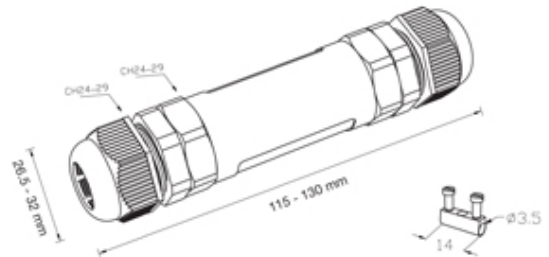

## Range: Weatherproof/Waterproof Connectors

Order Code: THB.400.F3C.4

### DESCRIPTION

TeeTube M25 In-line 3 Pole Screw - wp 10.5mm to 14mm, 4 mm max conductor size IP68 32A 450V 2 cable entries

### WEATHERPROOF/WATERPROOF CONNECTORS FEATURES

- Tough, robust construction with large cable range acceptance
- Straight through, T splitter and Y splitter versions available
- Dual terminal versions available for easy fitting and looping of conductors (2+2 and 3+3 poles)
- Temperature rating of -40°C to +125°C

## SPECIFICATION

Cable Entries	2
Max Current (A)	24
Max Voltage (V)	450
Number of Poles	3
Max Conductor Size (Sq mm)	2.5
Minimum Cable Diameter (mm)	10.5
Maximum Cable Diameter (mm)	14
IP Rating	68
Min Temperature Rating °C	-40
Max Temperature Rating °C	125
Temperature "T" Rating	T125
Body Material	PA66 / TPE
Fixing System	Cable
Terminal Type	Screw - wp