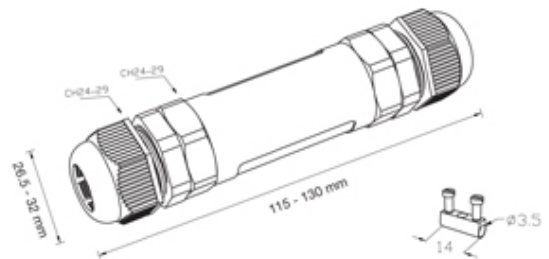

TeeTube

Range: Weatherproof/Waterproof Connectors

Order Code: THB.400.F3C.5

DESCRIPTION

TeeTube M25 In-line 3 Pole Screw - wp 10.5mm to 14mm on one gland
14mm to 17mm on the other gland, 4 mm max conductor size IP68 32A
450V 2 cable entries

WEATHERPROOF/WATERPROOF CONNECTORS FEATURES

- Tough, robust construction with large cable range acceptance
- Straight through, T splitter and Y splitter versions available
- Dual terminal versions available for easy fitting and looping of conductors (2+2 and 3+3 poles)
- Temperature rating of -40°C to +125°C

Features may vary by product throughout the range.

Subject to technical modification without notice.

Typographical and other errors do not justify claim for damages.

SPECIFICATION

Cable Entries	2
Max Current (A)	24
Max Voltage (V)	450
Number of Poles	3
Max Conductor Size (Sq mm)	2.5
Minimum Cable Diameter (mm)	10.5
Maximum Cable Diameter (mm)	17
IP Rating	68
Min Temperature Rating °C	-40
Max Temperature Rating °C	125
Temperature "T" Rating	T125
Body Material	PA66 / TPE
Fixing System	Cable
Terminal Type	Screw - wp