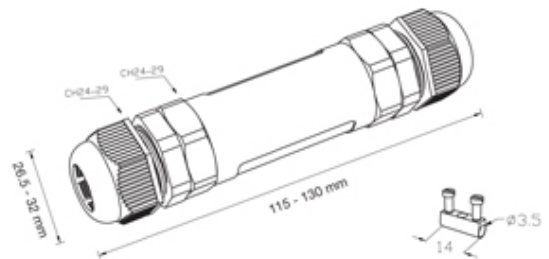

TeeTube

Range: Weatherproof/Waterproof Connectors

Order Code: THB.400.F4A.1

DESCRIPTION

TeeTube M25 In-line 4 Pole Screw - end barrier contact 7mm to 10.5mm, 4 mm max conductor size IP68 32A 450V 2 cable entries

WEATHERPROOF/WATERPROOF CONNECTORS FEATURES

- Tough, robust construction with large cable range acceptance
- Straight through, T splitter and Y splitter versions available
- Dual terminal versions available for easy fitting and looping of conductors (2+2 and 3+3 poles)
- Temperature rating of -40°C to +125°C

Features may vary by product throughout the range.

Subject to technical modification without notice.

Typographical and other errors do not justify claim for damages.

SPECIFICATION

Cable Entries	2
Max Current (A)	32
Max Voltage (V)	450
Number of Poles	4
Max Conductor Size (Sq mm)	4
Minimum Cable Diameter (mm)	7
Maximum Cable Diameter (mm)	10.5
IP Rating	68
Min Temperature Rating °C	-40
Max Temperature Rating °C	125
Temperature "T" Rating	T125
Body Material	PA66 / TPE
Fixing System	Cable
Terminal Type	Screw - end barrier contact