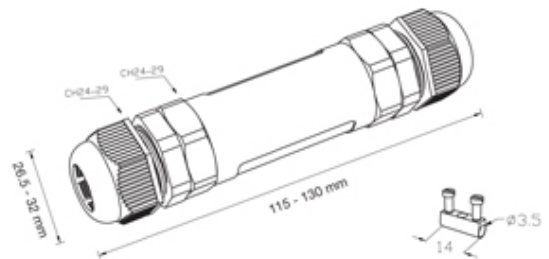

TeeTube

Range: Weatherproof/Waterproof Connectors

Order Code: THB.400.F4A.3

DESCRIPTION

TeeTube M25 In-line 4 Pole Screw - end barrier contact 7mm to 10.5mm on one gland 14mm to 17mm on the other gland, 4 mm max conductor size IP68 32A 450V 2 cable entries

WEATHERPROOF/WATERPROOF CONNECTORS FEATURES

- Tough, robust construction with large cable range acceptance
- Straight through, T splitter and Y splitter versions available
- Dual terminal versions available for easy fitting and looping of conductors (2+2 and 3+3 poles)
- Temperature rating of -40°C to +125°C

Features may vary by product throughout the range.

Subject to technical modification without notice.

Typographical and other errors do not justify claim for damages.

SPECIFICATION

Cable Entries	2
Max Current (A)	32
Max Voltage (V)	450
Number of Poles	4
Max Conductor Size (Sq mm)	4
Minimum Cable Diameter (mm)	7
Maximum Cable Diameter (mm)	17
IP Rating	68
Min Temperature Rating °C	-40
Max Temperature Rating °C	125
Temperature "T" Rating	T125
Body Material	PA66 / TPE
Fixing System	Cable
Terminal Type	Screw - end barrier contact