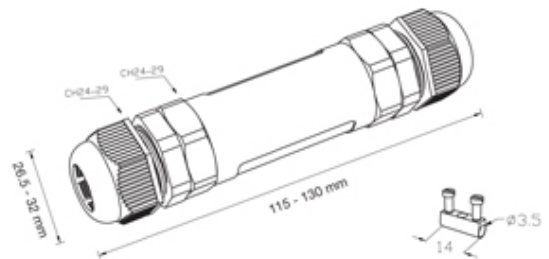

TeeTube

Range: Weatherproof/Waterproof Connectors

Order Code: THB.400.F4A.5

DESCRIPTION

TeeTube M25 In-line 4 Pole Screw - end barrier contact 10.5mm to 14mm on one gland 14mm to 17mm on the other gland, 4 mm max conductor size IP68 32A 450V 2 cable entries

WEATHERPROOF/WATERPROOF CONNECTORS FEATURES

- Tough, robust construction with large cable range acceptance
- Straight through, T splitter and Y splitter versions available
- Dual terminal versions available for easy fitting and looping of conductors (2+2 and 3+3 poles)
- Temperature rating of -40°C to +125°C

Features may vary by product throughout the range.

Subject to technical modification without notice.

Typographical and other errors do not justify claim for damages.

SPECIFICATION

Cable Entries	2
Max Current (A)	32
Max Voltage (V)	450
Number of Poles	4
Max Conductor Size (Sq mm)	4
Minimum Cable Diameter (mm)	10.5
Maximum Cable Diameter (mm)	17
IP Rating	68
Min Temperature Rating °C	-40
Max Temperature Rating °C	125
Temperature "T" Rating	T125
Body Material	PA66 / TPE
Fixing System	Cable
Terminal Type	Screw - end barrier contact