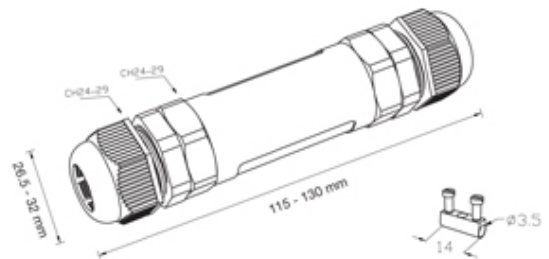

TeeTube

Range: Weatherproof/Waterproof Connectors

Order Code: THB.400.F4C.2

DESCRIPTION

TeeTube M25 In-line 4 Pole Screw - wp 7mm to 10.5mm on one gland
10.5mm to 14mm on the other gland, 4 mm max conductor size IP68
32A 450V 2 cable entries

WEATHERPROOF/WATERPROOF CONNECTORS FEATURES

- Tough, robust construction with large cable range acceptance
- Straight through, T splitter and Y splitter versions available
- Dual terminal versions available for easy fitting and looping of conductors (2+2 and 3+3 poles)
- Temperature rating of -40°C to +125°C

Features may vary by product throughout the range.

Subject to technical modification without notice.

Typographical and other errors do not justify claim for damages.

SPECIFICATION

Cable Entries	2
Max Current (A)	24
Max Voltage (V)	450
Number of Poles	4
Max Conductor Size (Sq mm)	2.5
Minimum Cable Diameter (mm)	7
Maximum Cable Diameter (mm)	14
IP Rating	68
Min Temperature Rating °C	-40
Max Temperature Rating °C	125
Temperature "T" Rating	T125
Body Material	PA66 / TPE
Fixing System	Cable
Terminal Type	Screw - wp