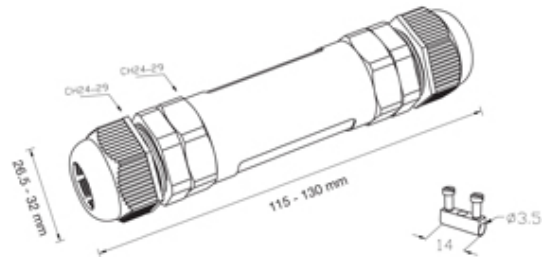

TeeTube

Range: Weatherproof/Waterproof Connectors

Order Code: THB.400.F4C.3

DESCRIPTION

TeeTube M25 In-line 4 Pole Screw - wp 7mm to 10.5mm on one gland
14mm to 17mm on the other gland, 4 mm max conductor size IP68 32A
450V 2 cable entries

WEATHERPROOF/WATERPROOF CONNECTORS FEATURES

- Tough, robust construction with large cable range acceptance
- Straight through, T splitter and Y splitter versions available
- Dual terminal versions available for easy fitting and looping of conductors (2+2 and 3+3 poles)
- Temperature rating of -40°C to +125°C

Features may vary by product throughout the range.

Subject to technical modification without notice.

Typographical and other errors do not justify claim for damages.

SPECIFICATION

Cable Entries	2
Max Current (A)	24
Max Voltage (V)	450
Number of Poles	4
Max Conductor Size (Sq mm)	2.5
Minimum Cable Diameter (mm)	7
Maximum Cable Diameter (mm)	17
IP Rating	68
Min Temperature Rating °C	-40
Max Temperature Rating °C	125
Temperature "T" Rating	T125
Body Material	PA66 / TPE
Fixing System	Cable
Terminal Type	Screw - wp