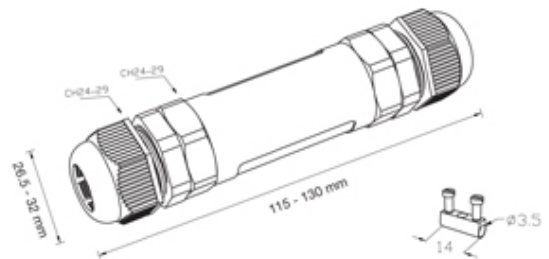

## Range: Weatherproof/Waterproof Connectors

Order Code: THB.400.F4C.4

### DESCRIPTION

TeeTube M25 In-line 4 Pole Screw - wp 10.5mm to 14mm, 4 mm max conductor size IP68 32A 450V 2 cable entries

### WEATHERPROOF/WATERPROOF CONNECTORS FEATURES

- Tough, robust construction with large cable range acceptance
- Straight through, T splitter and Y splitter versions available
- Dual terminal versions available for easy fitting and looping of conductors (2+2 and 3+3 poles)
- Temperature rating of -40°C to +125°C

## SPECIFICATION

|                             |            |
|-----------------------------|------------|
| Cable Entries               | 2          |
| Max Current (A)             | 24         |
| Max Voltage (V)             | 450        |
| Number of Poles             | 4          |
| Max Conductor Size (Sq mm)  | 2.5        |
| Minimum Cable Diameter (mm) | 10.5       |
| Maximum Cable Diameter (mm) | 14         |
| IP Rating                   | 68         |
| Min Temperature Rating °C   | -40        |
| Max Temperature Rating °C   | 125        |
| Temperature "T" Rating      | T125       |
| Body Material               | PA66 / TPE |
| Fixing System               | Cable      |
| Terminal Type               | Screw - wp |