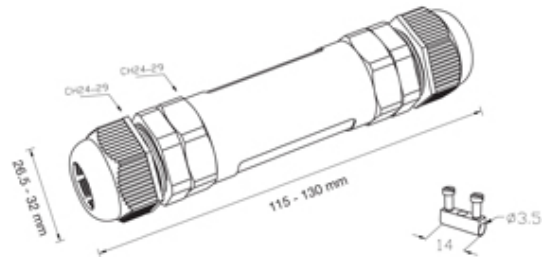

## Range: Weatherproof/Waterproof Connectors

Order Code: THB.400.F5A.2

### DESCRIPTION

TeeTube M25 In-line 5 Pole Screw - end barrier contact 7mm to 10.5mm on one gland 10.5mm to 14mm on the other gland, 4 mm max conductor size IP68 32A 450V 2 cable entries

### WEATHERPROOF/WATERPROOF CONNECTORS FEATURES

- Tough, robust construction with large cable range acceptance
- Straight through, T splitter and Y splitter versions available
- Dual terminal versions available for easy fitting and looping of conductors (2+2 and 3+3 poles)
- Temperature rating of -40°C to +125°C

## SPECIFICATION

Cable Entries	2
Max Current (A)	32
Max Voltage (V)	450
Number of Poles	5
Max Conductor Size (Sq mm)	4
Minimum Cable Diameter (mm)	7
Maximum Cable Diameter (mm)	14
IP Rating	68
Min Temperature Rating °C	-40
Max Temperature Rating °C	125
Temperature "T" Rating	T125
Body Material	PA66 / TPE
Fixing System	Cable
Terminal Type	Screw - end barrier contact