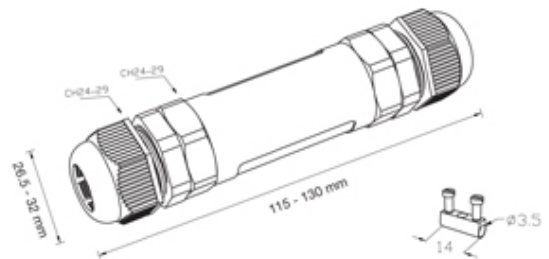

## Range: Weatherproof/Waterproof Connectors

Part Number: THB.400.F5A.3

### DESCRIPTION

TeeTube M25 In-line 5 Pole Screw - end barrier contact 7mm to 10.5mm on one gland 14mm to 17mm on the other gland, 4 mm max conductor size IP68 32A 450V 2 cable entries

### WEATHERPROOF/WATERPROOF CONNECTORS FEATURES

- Tough, robust construction with large cable range acceptance
- Straight through, T splitter and Y splitter versions available
- Dual terminal versions available for easy fitting and looping of conductors (2+2 and 3+3 poles)
- Temperature rating of -40°C to +125°C

## SPECIFICATION

Cable Entries	2
Max Current (A)	32
Max Voltage (V)	450
Number of Poles	5
Max Conductor Size (Sq mm)	4
Minimum Cable Diameter (mm)	7
Maximum Cable Diameter (mm)	17
IP Rating	68
Min Temperature Rating °C	-40
Max Temperature Rating °C	125
Temperature "T" Rating	T125
Body Material	PA66 / TPE
Fixing System	Cable
Terminal Type	Screw - end barrier contact