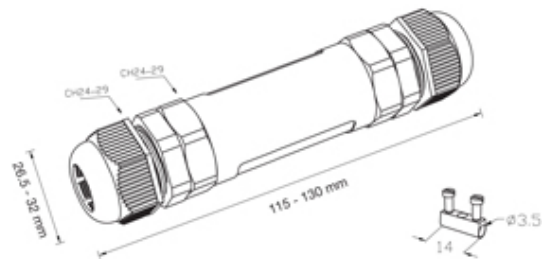

TeeTube

Range: Weatherproof/Waterproof Connectors

Part Number: THB.400.F5A.4

DESCRIPTION

TeeTube M25 In-line 5 Pole Screw - end barrier contact 10.5mm to 14mm, 4 mm max conductor size IP68 32A 450V 2 cable entries

WEATHERPROOF/WATERPROOF CONNECTORS FEATURES

- Tough, robust construction with large cable range acceptance
- Straight through, T splitter and Y splitter versions available
- Dual terminal versions available for easy fitting and looping of conductors (2+2 and 3+3 poles)
- Temperature rating of -40°C to +125°C

Features may vary by product throughout the range.

Subject to technical modification without notice.

Typographical and other errors do not justify claim for damages.

SPECIFICATION

Cable Entries	2
Max Current (A)	32
Max Voltage (V)	450
Number of Poles	5
Max Conductor Size (Sq mm)	4
Minimum Cable Diameter (mm)	10.5
Maximum Cable Diameter (mm)	14
IP Rating	68
Min Temperature Rating °C	-40
Max Temperature Rating °C	125
Temperature "T" Rating	T125
Body Material	PA66 / TPE
Fixing System	Cable
Terminal Type	Screw - end barrier contact