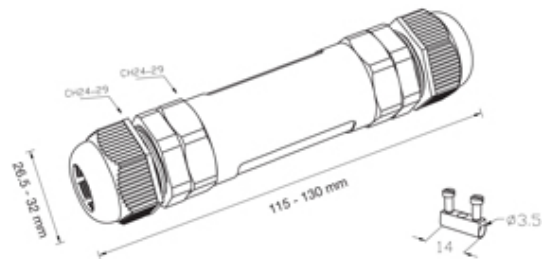

TeeTube

Range: Weatherproof/Waterproof Connectors

Part Number: THB.400.F5C.2

DESCRIPTION

TeeTube M25 In-line 5 Pole Screw - wp 7mm to 10.5mm on one gland
10.5mm to 14mm on the other gland, 4 mm max conductor size IP68
32A 450V 2 cable entries

WEATHERPROOF/WATERPROOF CONNECTORS FEATURES

- Tough, robust construction with large cable range acceptance
- Straight through, T splitter and Y splitter versions available
- Dual terminal versions available for easy fitting and looping of conductors (2+2 and 3+3 poles)
- Temperature rating of -40°C to +125°C

Features may vary by product throughout the range.

Subject to technical modification without notice.

Typographical and other errors do not justify claim for damages.

SPECIFICATION

Cable Entries	2
Max Current (A)	24
Max Voltage (V)	450
Number of Poles	5
Max Conductor Size (Sq mm)	2.5
Minimum Cable Diameter (mm)	7
Maximum Cable Diameter (mm)	14
IP Rating	68
Min Temperature Rating °C	-40
Max Temperature Rating °C	125
Temperature "T" Rating	T125
Body Material	PA66 / TPE
Fixing System	Cable
Terminal Type	Screw - wp