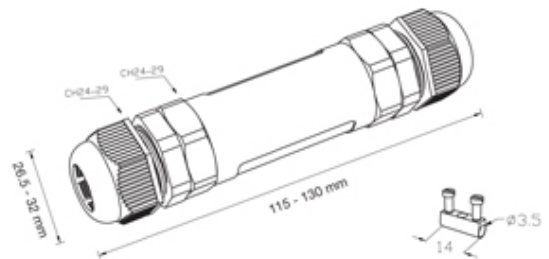

TeeTube

Range: Weatherproof/Waterproof Connectors

Part Number: THB.400.F5C.3

DESCRIPTION

TeeTube M25 In-line 5 Pole Screw - wp 7mm to 10.5mm on one gland
14mm to 17mm on the other gland, 4 mm max conductor size IP68 32A
450V 2 cable entries

WEATHERPROOF/WATERPROOF CONNECTORS FEATURES

- Tough, robust construction with large cable range acceptance
- Straight through, T splitter and Y splitter versions available
- Dual terminal versions available for easy fitting and looping of conductors (2+2 and 3+3 poles)
- Temperature rating of -40°C to +125°C

Features may vary by product throughout the range.

Subject to technical modification without notice.

Typographical and other errors do not justify claim for damages.

SPECIFICATION

Cable Entries	2
Max Current (A)	24
Max Voltage (V)	450
Number of Poles	5
Max Conductor Size (Sq mm)	2.5
Minimum Cable Diameter (mm)	7
Maximum Cable Diameter (mm)	17
IP Rating	68
Min Temperature Rating °C	-40
Max Temperature Rating °C	125
Temperature "T" Rating	T125
Body Material	PA66 / TPE
Fixing System	Cable
Terminal Type	Screw - wp