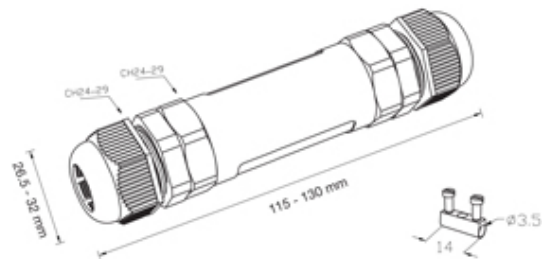

TeeTube

Range: Weatherproof/Waterproof Connectors

Part Number: THB.400.F5C.4

DESCRIPTION

TeeTube M25 In-line 5 Pole Screw - wp 10.5mm to 14mm, 4 mm max conductor size IP68 32A 450V 2 cable entries

WEATHERPROOF/WATERPROOF CONNECTORS FEATURES

- Tough, robust construction with large cable range acceptance
- Straight through, T splitter and Y splitter versions available
- Dual terminal versions available for easy fitting and looping of conductors (2+2 and 3+3 poles)
- Temperature rating of -40°C to +125°C

Features may vary by product throughout the range.

Subject to technical modification without notice.

Typographical and other errors do not justify claim for damages.

SPECIFICATION

Cable Entries	2
Max Current (A)	24
Max Voltage (V)	450
Number of Poles	5
Max Conductor Size (Sq mm)	2.5
Minimum Cable Diameter (mm)	10.5
Maximum Cable Diameter (mm)	14
IP Rating	68
Min Temperature Rating °C	-40
Max Temperature Rating °C	125
Temperature "T" Rating	T125
Body Material	PA66 / TPE
Fixing System	Cable
Terminal Type	Screw - wp