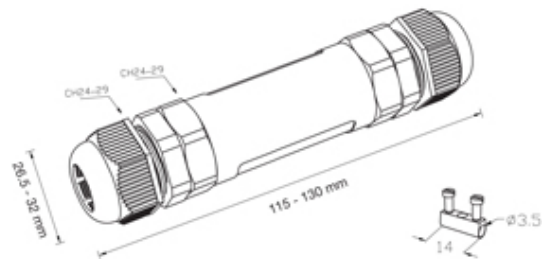

TeeTube

Range: Weatherproof/Waterproof Connectors

Part Number: THB.400.F6A.3

DESCRIPTION

TeeTube M25 In-line 6 Pole Screw - end barrier contact 7mm to 10.5mm on one gland 14mm to 17mm on the other gland, 4 mm max conductor size IP68 32A 450V 2 cable entries

WEATHERPROOF/WATERPROOF CONNECTORS FEATURES

- Tough, robust construction with large cable range acceptance
- Straight through, T splitter and Y splitter versions available
- Dual terminal versions available for easy fitting and looping of conductors (2+2 and 3+3 poles)
- Temperature rating of -40°C to +125°C

Features may vary by product throughout the range.

Subject to technical modification without notice.

Typographical and other errors do not justify claim for damages.

SPECIFICATION

Cable Entries	2
Max Current (A)	32
Max Voltage (V)	450
Number of Poles	6
Max Conductor Size (Sq mm)	4
Minimum Cable Diameter (mm)	7
Maximum Cable Diameter (mm)	17
IP Rating	68
Min Temperature Rating °C	-40
Max Temperature Rating °C	125
Temperature "T" Rating	T125
Body Material	PA66 / TPE
Fixing System	Cable
Terminal Type	Screw - end barrier contact