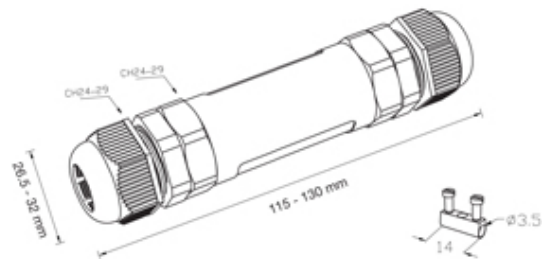

TeeTube

Range: Weatherproof/Waterproof Connectors

Part Number: THB.400.F6A.5

DESCRIPTION

TeeTube M25 In-line 6 Pole Screw - end barrier contact 10.5mm to 14mm on one gland 14mm to 17mm on the other gland, 4 mm max conductor size IP68 32A 450V 2 cable entries

WEATHERPROOF/WATERPROOF CONNECTORS FEATURES

- Tough, robust construction with large cable range acceptance
- Straight through, T splitter and Y splitter versions available
- Dual terminal versions available for easy fitting and looping of conductors (2+2 and 3+3 poles)
- Temperature rating of -40°C to +125°C

Features may vary by product throughout the range.

Subject to technical modification without notice.

Typographical and other errors do not justify claim for damages.

SPECIFICATION

Cable Entries	2
Max Current (A)	32
Max Voltage (V)	450
Number of Poles	6
Max Conductor Size (Sq mm)	4
Minimum Cable Diameter (mm)	10.5
Maximum Cable Diameter (mm)	17
IP Rating	68
Min Temperature Rating °C	-40
Max Temperature Rating °C	125
Temperature "T" Rating	T125
Body Material	PA66 / TPE
Fixing System	Cable
Terminal Type	Screw - end barrier contact