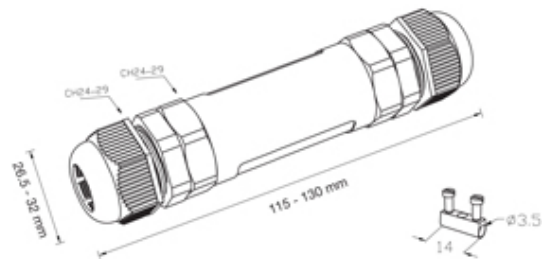

## Range: Weatherproof/Waterproof Connectors

Part Number: THB.400.F6A.6

### DESCRIPTION

TeeTube M25 In-line 6 Pole Screw - end barrier contact 14mm to 17mm, 4 mm max conductor size IP68 32A 450V 2 cable entries

### WEATHERPROOF/WATERPROOF CONNECTORS FEATURES

- Tough, robust construction with large cable range acceptance
- Straight through, T splitter and Y splitter versions available
- Dual terminal versions available for easy fitting and looping of conductors (2+2 and 3+3 poles)
- Temperature rating of -40°C to +125°C

## SPECIFICATION

Cable Entries	2
Max Current (A)	32
Max Voltage (V)	450
Number of Poles	6
Max Conductor Size (Sq mm)	4
Minimum Cable Diameter (mm)	14
Maximum Cable Diameter (mm)	17
IP Rating	68
Min Temperature Rating °C	-40
Max Temperature Rating °C	125
Temperature "T" Rating	T125
Body Material	PA66 / TPE
Fixing System	Cable
Terminal Type	Screw - end barrier contact