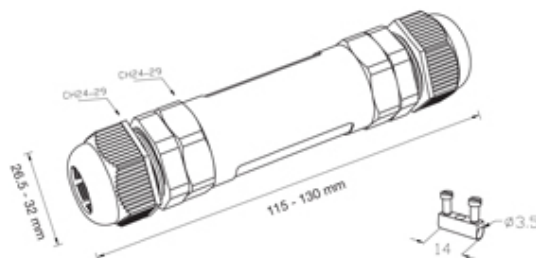

TeeTube

Range: Weatherproof/Waterproof Connectors

Part Number: THB.400.F6C.1

DESCRIPTION

TeeTube M25 In-line 6 Pole Screw - wp 7mm to 10.5mm, 4 mm max conductor size IP68 32A 450V 2 cable entries

WEATHERPROOF/WATERPROOF CONNECTORS FEATURES

- Tough, robust construction with large cable range acceptance
- Straight through, T splitter and Y splitter versions available
- Dual terminal versions available for easy fitting and looping of conductors (2+2 and 3+3 poles)
- Temperature rating of -40°C to +125°C

Features may vary by product throughout the range.

Subject to technical modification without notice.

Typographical and other errors do not justify claim for damages.

SPECIFICATION

Cable Entries	2
Max Current (A)	24
Max Voltage (V)	450
Number of Poles	6
Max Conductor Size (Sq mm)	2.5
Minimum Cable Diameter (mm)	7
Maximum Cable Diameter (mm)	10.5
IP Rating	68
Min Temperature Rating °C	-40
Max Temperature Rating °C	125
Temperature "T" Rating	T125
Body Material	PA66 / TPE
Fixing System	Cable
Terminal Type	Screw - wp