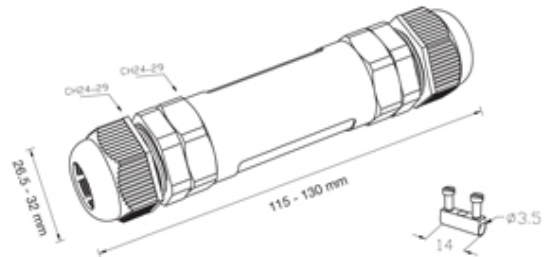

TeeTube

Range: Weatherproof/Waterproof Connectors

Part Number: THB.400.F6C.2

DESCRIPTION

TeeTube M25 In-line 6 Pole Screw - wp 7mm to 10.5mm on one gland
10.5mm to 14mm on the other gland, 4 mm max conductor size IP68
32A 450V 2 cable entries

WEATHERPROOF/WATERPROOF CONNECTORS FEATURES

- Tough, robust construction with large cable range acceptance
- Straight through, T splitter and Y splitter versions available
- Dual terminal versions available for easy fitting and looping of conductors (2+2 and 3+3 poles)
- Temperature rating of -40°C to +125°C

Features may vary by product throughout the range.

Subject to technical modification without notice.

Typographical and other errors do not justify claim for damages.

SPECIFICATION

Cable Entries	2
Max Current (A)	24
Max Voltage (V)	450
Number of Poles	6
Max Conductor Size (Sq mm)	2.5
Minimum Cable Diameter (mm)	7
Maximum Cable Diameter (mm)	14
IP Rating	68
Min Temperature Rating °C	-40
Max Temperature Rating °C	125
Temperature "T" Rating	T125
Body Material	PA66 / TPE
Fixing System	Cable
Terminal Type	Screw - wp