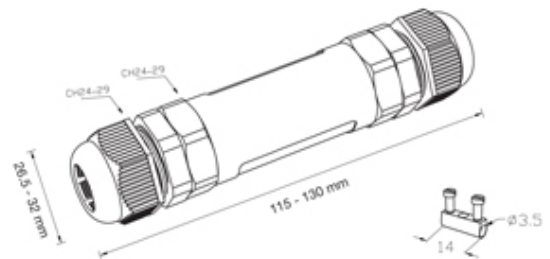

TeeTube

Range: Weatherproof/Waterproof Connectors

Part Number: THB.400.F6C.3

DESCRIPTION

TeeTube M25 In-line 6 Pole Screw - wp 7mm to 10.5mm on one gland
14mm to 17mm on the other gland, 4 mm max conductor size IP68 32A
450V 2 cable entries

WEATHERPROOF/WATERPROOF CONNECTORS FEATURES

- Tough, robust construction with large cable range acceptance
- Straight through, T splitter and Y splitter versions available
- Dual terminal versions available for easy fitting and looping of conductors (2+2 and 3+3 poles)
- Temperature rating of -40°C to +125°C

Features may vary by product throughout the range.

Subject to technical modification without notice.

Typographical and other errors do not justify claim for damages.

SPECIFICATION

Cable Entries	2
Max Current (A)	24
Max Voltage (V)	450
Number of Poles	6
Max Conductor Size (Sq mm)	2.5
Minimum Cable Diameter (mm)	7
Maximum Cable Diameter (mm)	17
IP Rating	68
Min Temperature Rating °C	-40
Max Temperature Rating °C	125
Temperature "T" Rating	T125
Body Material	PA66 / TPE
Fixing System	Cable
Terminal Type	Screw - wp