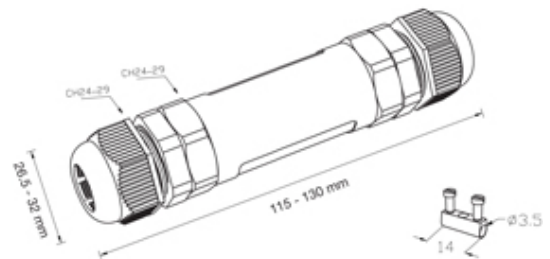

TeeTube

Range: Weatherproof/Waterproof Connectors

Part Number: THB.400.F6C.4

DESCRIPTION

TeeTube M25 In-line 6 Pole Screw - wp 10.5mm to 14mm, 4 mm max conductor size IP68 32A 450V 2 cable entries

WEATHERPROOF/WATERPROOF CONNECTORS FEATURES

- Tough, robust construction with large cable range acceptance
- Straight through, T splitter and Y splitter versions available
- Dual terminal versions available for easy fitting and looping of conductors (2+2 and 3+3 poles)
- Temperature rating of -40°C to +125°C

Features may vary by product throughout the range.

Subject to technical modification without notice.

Typographical and other errors do not justify claim for damages.

SPECIFICATION

Cable Entries	2
Max Current (A)	24
Max Voltage (V)	450
Number of Poles	6
Max Conductor Size (Sq mm)	2.5
Minimum Cable Diameter (mm)	10.5
Maximum Cable Diameter (mm)	14
IP Rating	68
Min Temperature Rating °C	-40
Max Temperature Rating °C	125
Temperature "T" Rating	T125
Body Material	PA66 / TPE
Fixing System	Cable
Terminal Type	Screw - wp