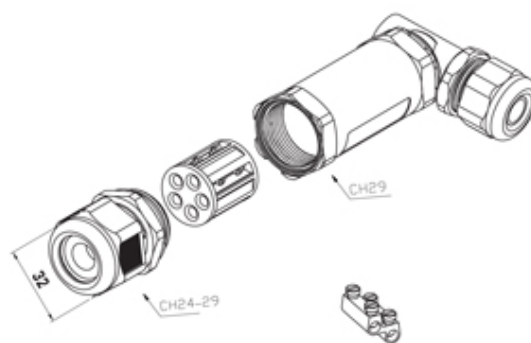

## Range: Weatherproof/Waterproof Connectors

Order Code: THB.401.A1B

### DESCRIPTION

TeeTube "L type" 4 Pole Screw - end barrier contact 7mm to 13.5mm, 4 mm max conductor size IP68 32A 450V 2 cable entries

### WEATHERPROOF/WATERPROOF CONNECTORS FEATURES

- Tough, robust construction with large cable range acceptance
- Straight through, T splitter and Y splitter versions available
- Dual terminal versions available for easy fitting and looping of conductors (2+2 and 3+3 poles)
- Temperature rating of -40°C to +125°C