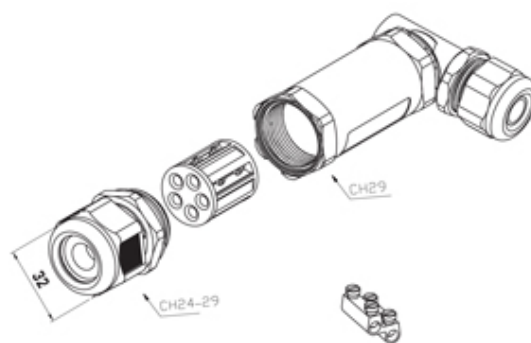

## Range: Weatherproof/Waterproof Connectors

Order Code: THB.401.A1E

### DESCRIPTION

TeeTube "L type" 3 Pole Screw - end barrier contact 7mm to 13.5mm, 4 mm max conductor size IP68 32A 450V 2 cable entries

### WEATHERPROOF/WATERPROOF CONNECTORS FEATURES

- Tough, robust construction with large cable range acceptance
- Straight through, T splitter and Y splitter versions available
- Dual terminal versions available for easy fitting and looping of conductors (2+2 and 3+3 poles)
- Temperature rating of -40°C to +125°C