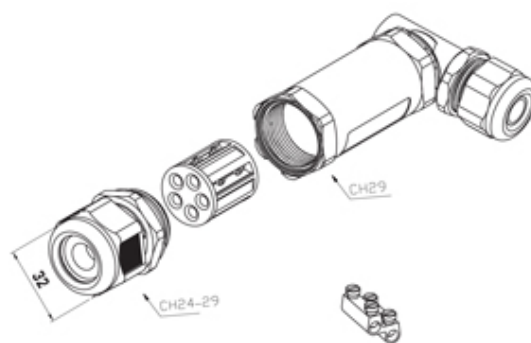

TeeTube

Range: Weatherproof/Waterproof Connectors

Order Code: THB.401.A3A

DESCRIPTION

TeeTube "L type" 5 Pole Screw - wp 7mm to 13.5mm, 2.5 mm max conductor size IP68 24A 450V 2 cable entries

WEATHERPROOF/WATERPROOF CONNECTORS FEATURES

- Tough, robust construction with large cable range acceptance
- Straight through, T splitter and Y splitter versions available
- Dual terminal versions available for easy fitting and looping of conductors (2+2 and 3+3 poles)
- Temperature rating of -40°C to +125°C

Features may vary by product throughout the range.

Subject to technical modification without notice.

Typographical and other errors do not justify claim for damages.

SPECIFICATION

Cable Entries	2
Max Current (A)	24
Max Voltage (V)	450
Number of Poles	5
Max Conductor Size (Sq mm)	2.5
Minimum Cable Diameter (mm)	7
Maximum Cable Diameter (mm)	13.5
IP Rating	68
Min Temperature Rating °C	-40
Max Temperature Rating °C	125
Temperature "T" Rating	T85
Body Material	PA66 / TPE
Fixing System	Cable
Terminal Type	Screw - wp