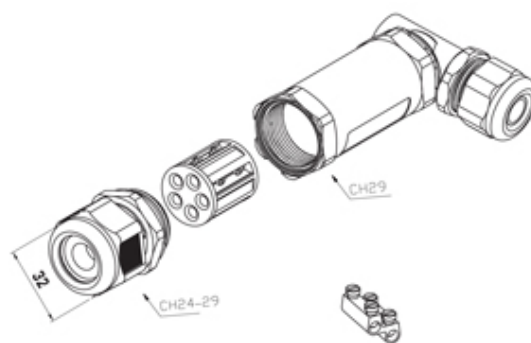

TeeTube

Range: Weatherproof/Waterproof Connectors

Order Code: THB.401.A3B

DESCRIPTION

TeeTube "L type" 4 Pole Screw - wp 7mm to 13.5mm, 2.5 mm max conductor size IP68 24A 450V 2 cable entries

WEATHERPROOF/WATERPROOF CONNECTORS FEATURES

- Tough, robust construction with large cable range acceptance
- Straight through, T splitter and Y splitter versions available
- Dual terminal versions available for easy fitting and looping of conductors (2+2 and 3+3 poles)
- Temperature rating of -40°C to +125°C

Features may vary by product throughout the range.

Subject to technical modification without notice.

Typographical and other errors do not justify claim for damages.

SPECIFICATION

Cable Entries	2
Max Current (A)	24
Max Voltage (V)	450
Number of Poles	4
Max Conductor Size (Sq mm)	2.5
Minimum Cable Diameter (mm)	7
Maximum Cable Diameter (mm)	13.5
IP Rating	68
Min Temperature Rating °C	-40
Max Temperature Rating °C	125
Temperature "T" Rating	T85
Body Material	PA66 / TPE
Fixing System	Cable
Terminal Type	Screw - wp