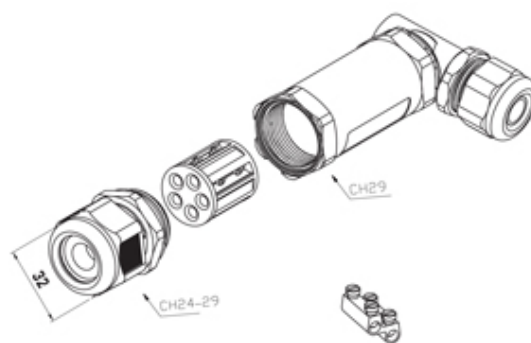

TeeTube

Range: Weatherproof/Waterproof Connectors

Order Code: THB.401.A3C

DESCRIPTION

TeeTube "L type" 2 Pole Screw - wp 7mm to 13.5mm, 2.5 mm max conductor size IP68 24A 450V 2 cable entries

WEATHERPROOF/WATERPROOF CONNECTORS FEATURES

- Tough, robust construction with large cable range acceptance
- Straight through, T splitter and Y splitter versions available
- Dual terminal versions available for easy fitting and looping of conductors (2+2 and 3+3 poles)
- Temperature rating of -40°C to +125°C

Features may vary by product throughout the range.

Subject to technical modification without notice.

Typographical and other errors do not justify claim for damages.

SPECIFICATION

Cable Entries	2
Max Current (A)	24
Max Voltage (V)	450
Number of Poles	2
Max Conductor Size (Sq mm)	2.5
Minimum Cable Diameter (mm)	7
Maximum Cable Diameter (mm)	13.5
IP Rating	68
Min Temperature Rating °C	-40
Max Temperature Rating °C	125
Temperature "T" Rating	T85
Body Material	PA66 / TPE
Fixing System	Cable
Terminal Type	Screw - wp